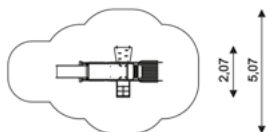

3102

201 cm

3-12

90 cm

28,7 m²

90 cm